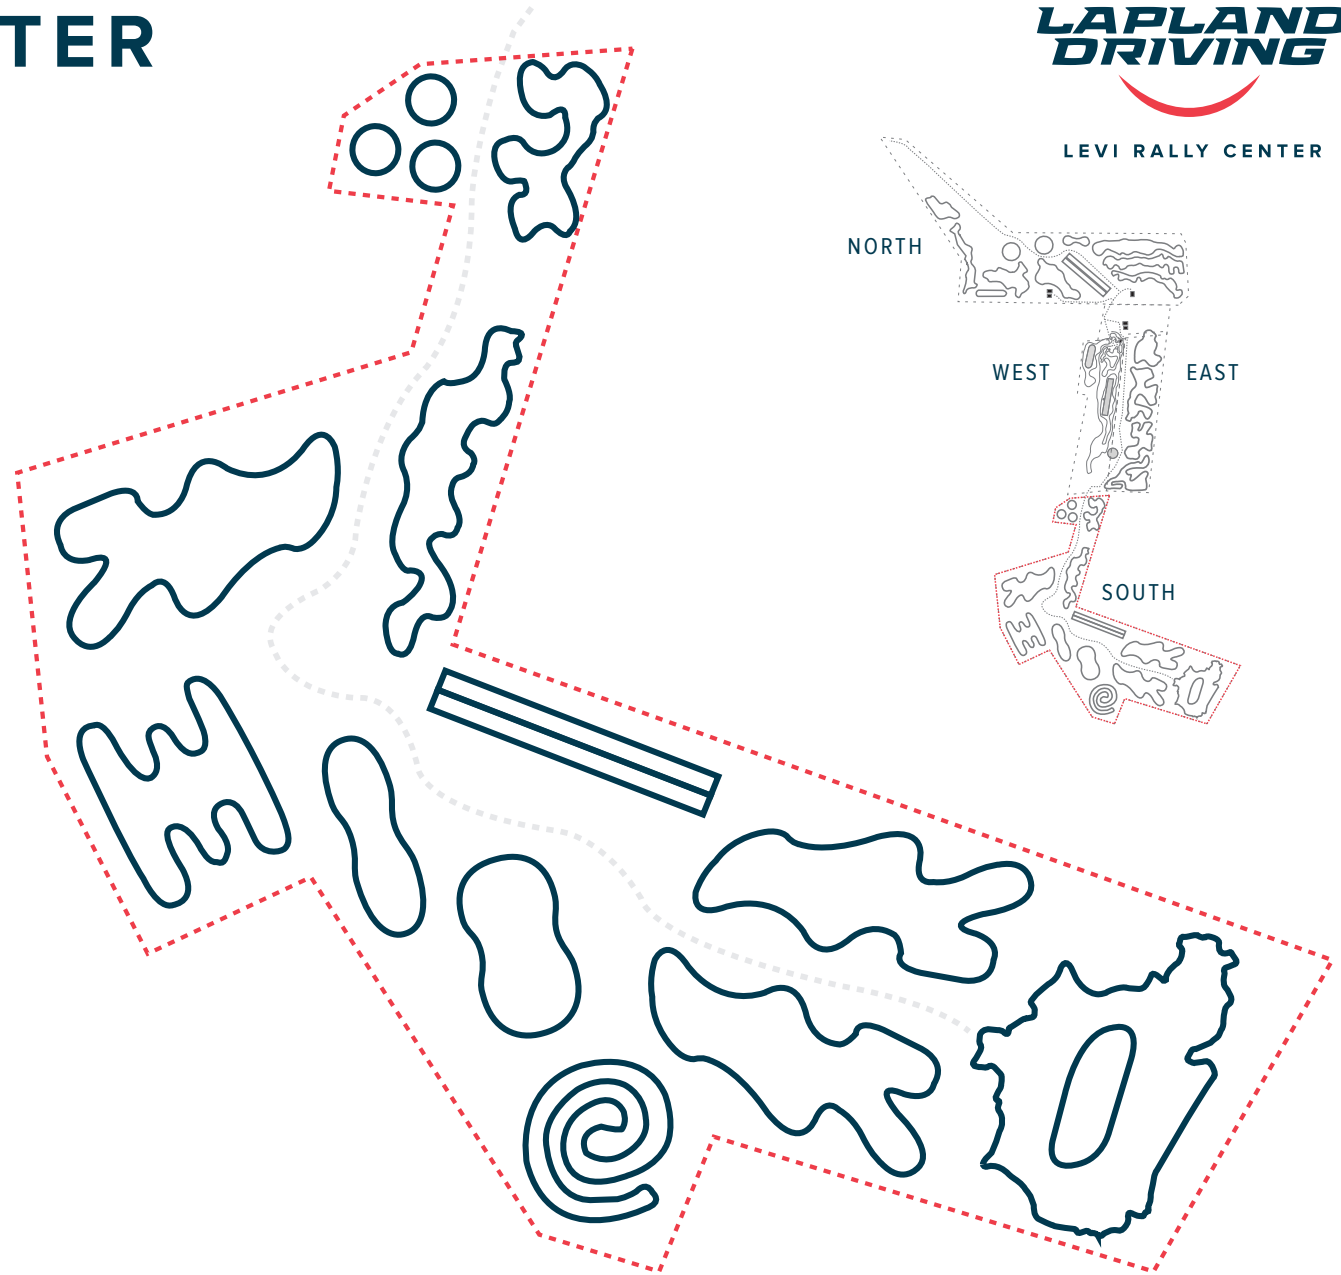

LEVI RALLY CENTER NORTH

LEVI RALLY CENTER

1. WORKSHOP 1 / GARAGE 1
2. RESTAURANT NORTH

Track layouts presented are approximate. For the final track layouts, please contact our Sales department.

LEVI RALLY CENTER WEST

- A. WORKSHOP 2 / GARAGE 2
- B. RESTAURANT WEST

LEVI RALLY CENTER

Track layouts presented are approximate. For the final track layouts, please contact our Sales department.

LEVI RALLY CENTER EAST

LEVI RALLY CENTER

Track layouts presented are approximate. For the final track layouts, please contact our Sales department.

LEVI RALLY CENTER SOUTH

LEVI RALLY CENTER

Track layouts presented are approximate. For the final track layouts, please contact our Sales department.