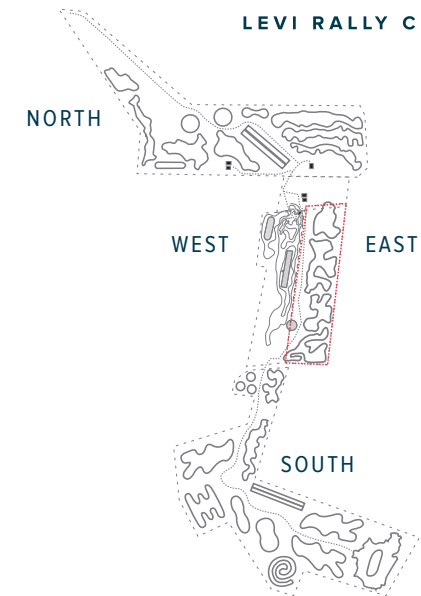

LEVI RALLY CENTER NORTH

LEVI RALLY CENTER

1. WORKSHOP 1 / GARAGE 1
2. RESTAURANT NORTH

Track layouts presented are approximate. For the final track layouts, please contact our Sales department.

LEVI RALLY CENTER WEST

- A. WORKSHOP 2 / GARAGE 2
- B. RESTAURANT WEST

LEVI RALLY CENTER

Track layouts presented are approximate. For the final track layouts, please contact our Sales department.

LEVI RALLY CENTER EAST

LEVI RALLY CENTER

Track layouts presented are approximate. For the final track layouts, please contact our Sales department.

LEVI RALLY CENTER SOUTH

LEVI RALLY CENTER

Track layouts presented are approximate. For the final track layouts, please contact our Sales department.