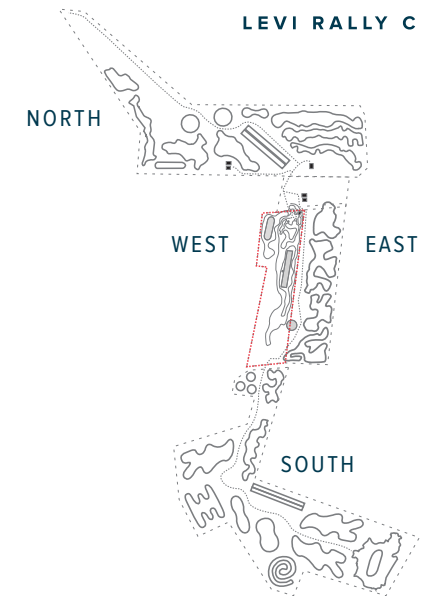

LEVI RALLY CENTER NORTH

LEVI RALLY CENTER

1. WORKSHOP 1 / GARAGE 1
2. RESTAURANT NORTH

Track layouts presented are approximate. For the final track layouts, please contact our Sales department.

LEVI RALLY CENTER WEST

- A. WORKSHOP 2 / GARAGE 2
- B. RESTAURANT WEST

LEVI RALLY CENTER

Track layouts presented are approximate. For the final track layouts, please contact our Sales department.

LEVI RALLY CENTER EAST

LEVI RALLY CENTER

Track layouts presented are approximate. For the final track layouts, please contact our Sales department.

LEVI RALLY CENTER SOUTH

LEVI RALLY CENTER

Track layouts presented are approximate. For the final track layouts, please contact our Sales department.