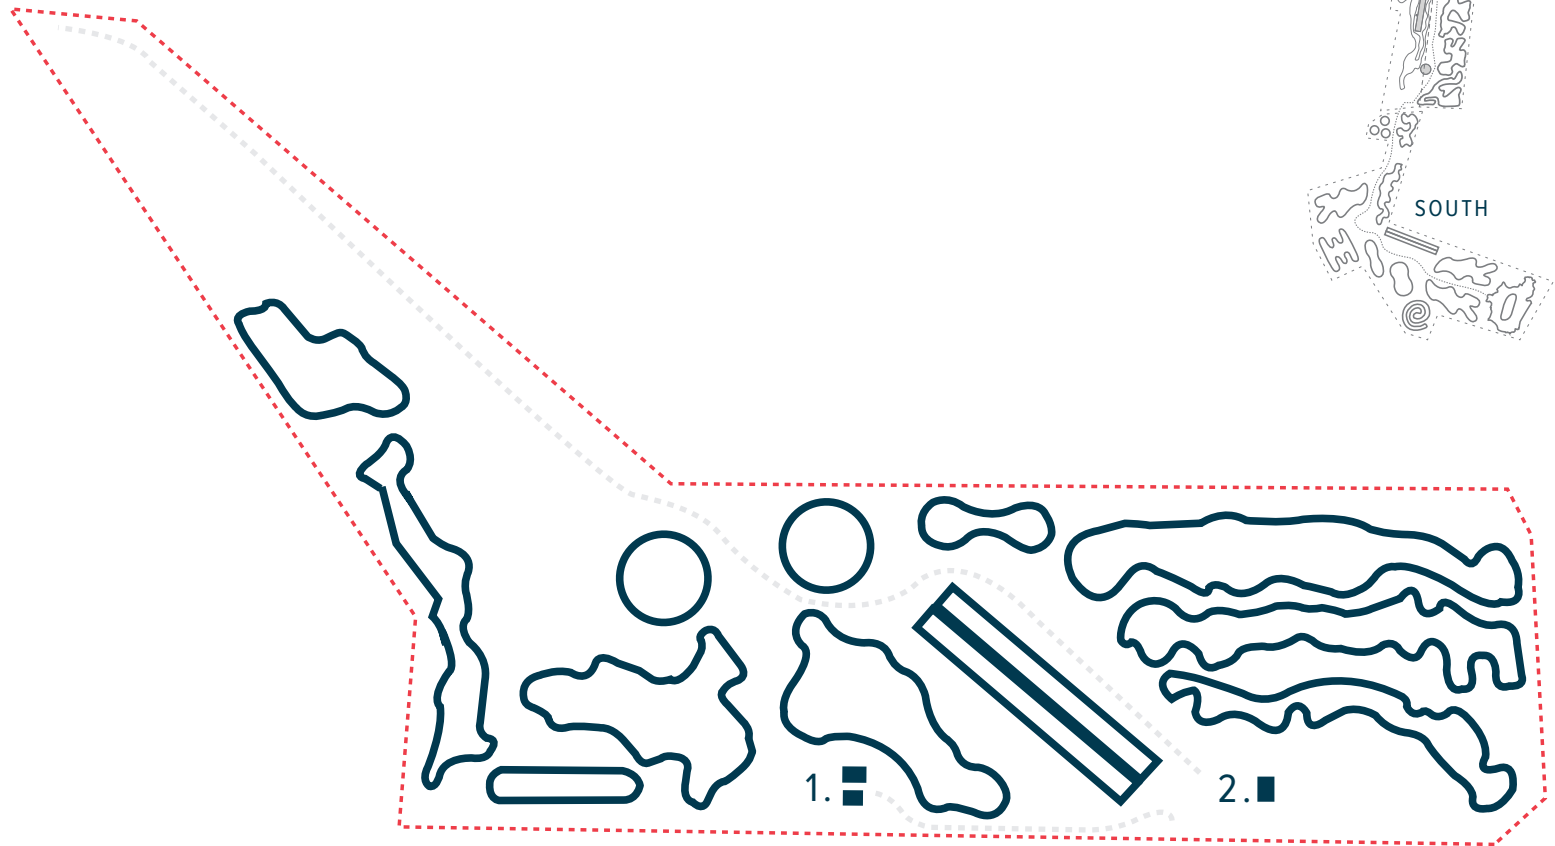

LEVI RALLY CENTER NORTH

LEVI RALLY CENTER

1. WORKSHOP 1 / GARAGE 1
2. RESTAURANT NORTH

Track layouts presented are approximate. For the final track layouts, please contact our Sales department.

LEVI RALLY CENTER WEST

- A. WORKSHOP 2 / GARAGE 2
- B. RESTAURANT WEST

LEVI RALLY CENTER

Track layouts presented are approximate. For the final track layouts, please contact our Sales department.

LEVI RALLY CENTER EAST

LEVI RALLY CENTER

Track layouts presented are approximate. For the final track layouts, please contact our Sales department.

LEVI RALLY CENTER SOUTH

LEVI RALLY CENTER

Track layouts presented are approximate. For the final track layouts, please contact our Sales department.