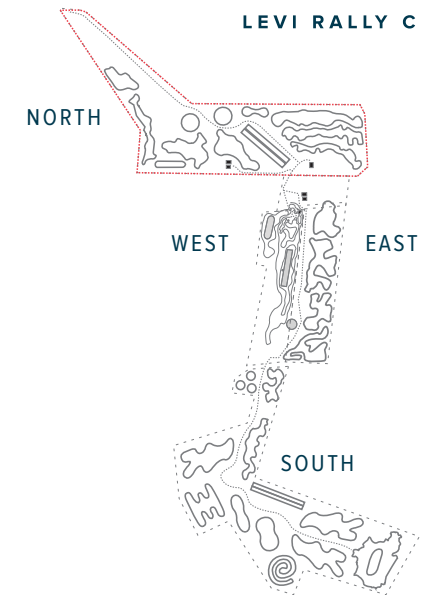

LEVI RALLY CENTER NORTH

LEVI RALLY CENTER

1. WORKSHOP 1 / GARAGE 1
2. RESTAURANT NORTH

Track layouts presented are approximate. For the final track layouts, please contact our Sales department.

LEVI RALLY CENTER WEST

- A. WORKSHOP 2 / GARAGE 2
- B. RESTAURANT WEST

LEVI RALLY CENTER

Track layouts presented are approximate. For the final track layouts, please contact our Sales department.

LEVI RALLY CENTER EAST

LEVI RALLY CENTER

Track layouts presented are approximate. For the final track layouts, please contact our Sales department.

LEVI RALLY CENTER SOUTH

LEVI RALLY CENTER

Track layouts presented are approximate. For the final track layouts, please contact our Sales department.